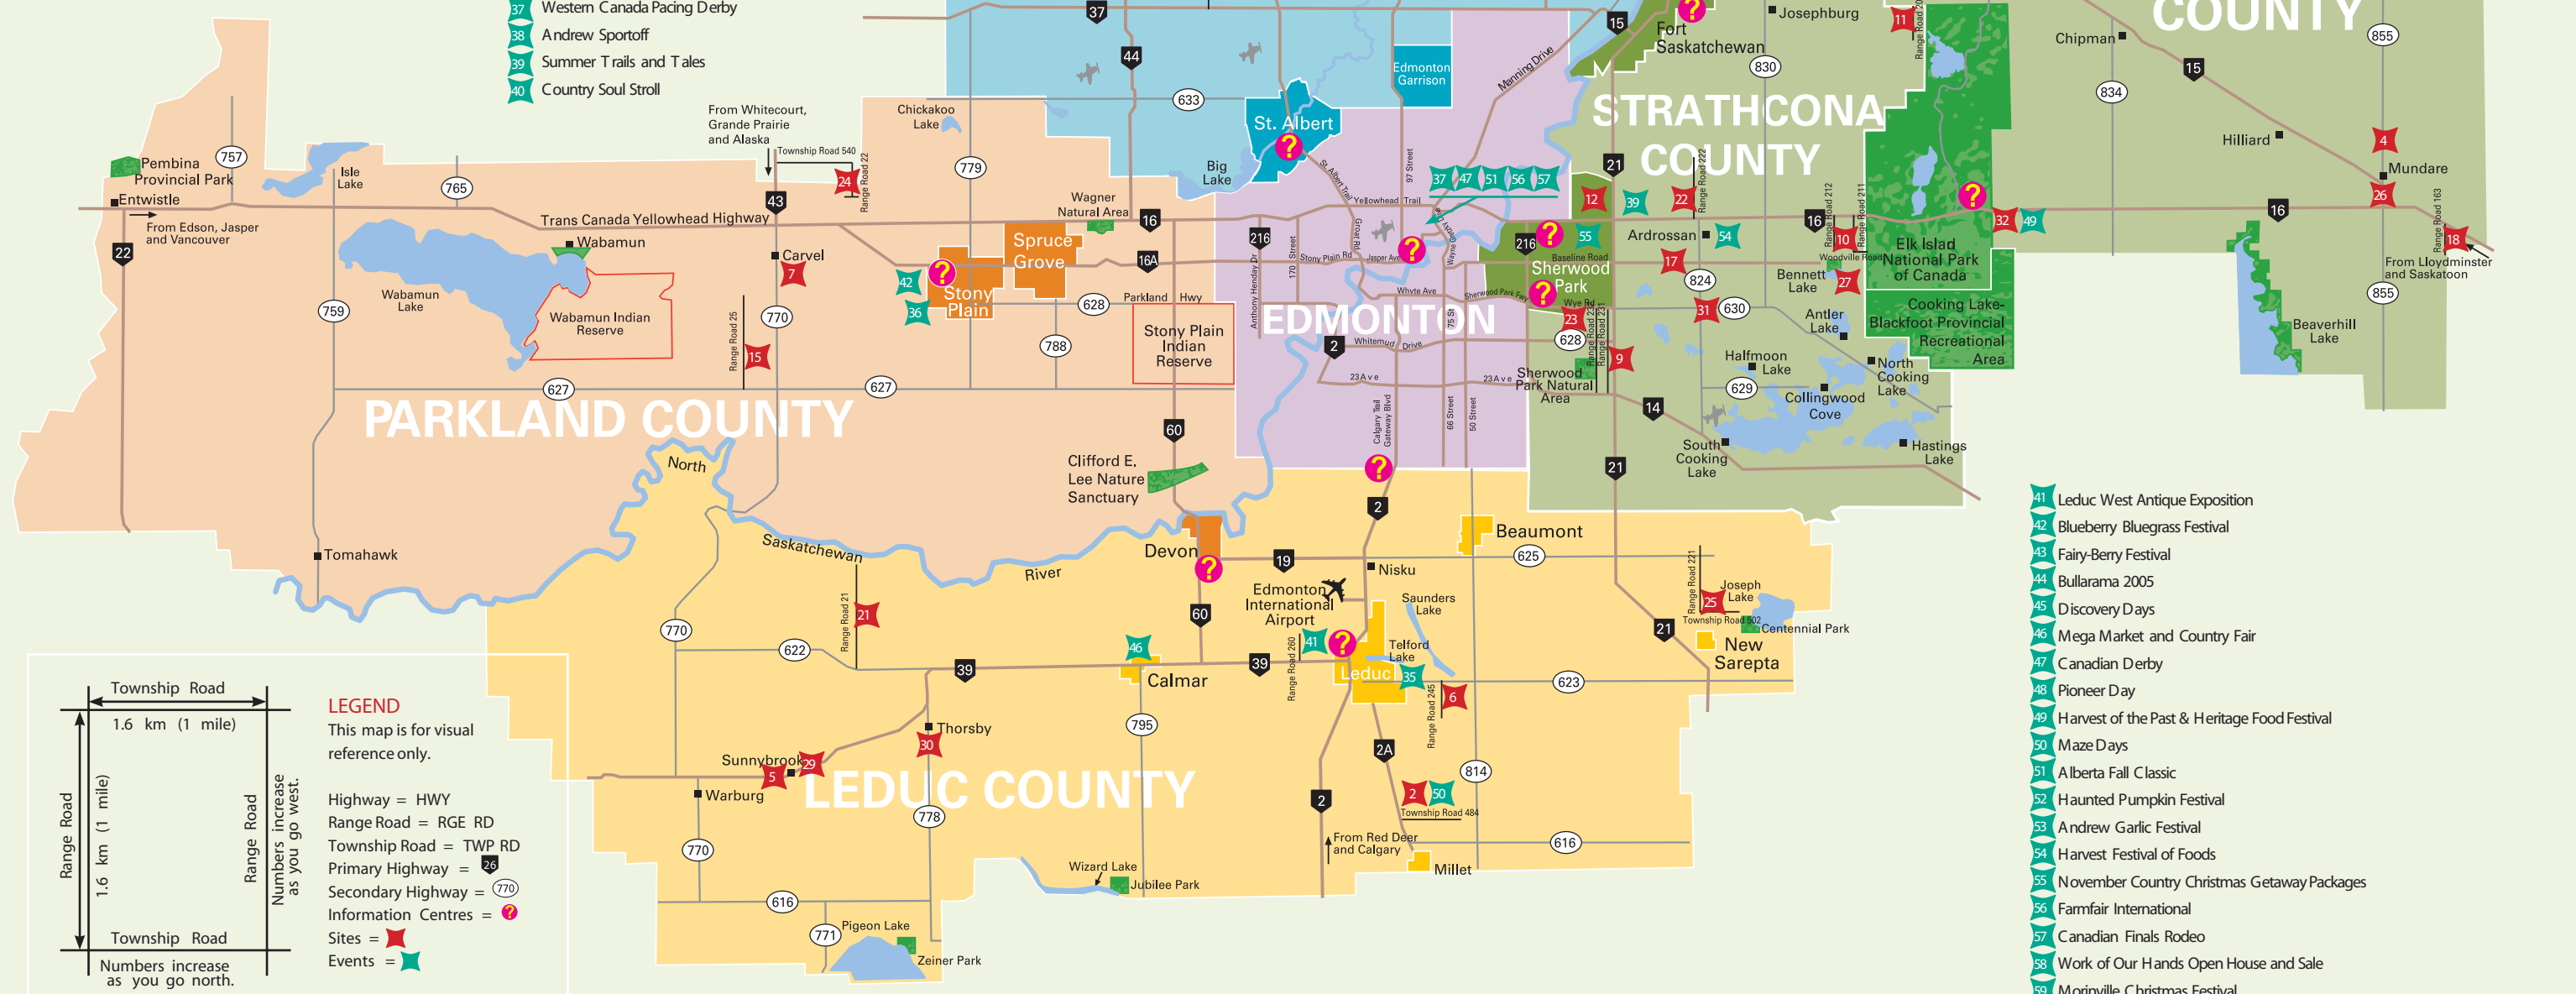

- 1 Alberta Rose Alpacas
- 2 Amazing Field Maze
- 3 Aspenhurst Sanctuary Garden and Gallery
- 4 Basilian Fathers Museum
- 5 Best of the West Frontier Adventures
- 6 Bio-Way Gardens
- 7 Carvel General Store
- 8 City of Fort Saskatchewan Sheep Grazing
- 9 Country Road Greenhouses Inc.
- 10 Edseland Bison Ranch & Naturally Canadian Bison Products
- 11 Elk Island Retreat Ltd. & Eagle Spirit Cultural Program Inc.
- 12 Greenland Garden Centre
- 13 Lily Lake Resort
- 14 Longriders RV Park Horseback Riding
- 15 Many Miles Farms
- 16 MP Stables
- 17 Park Berry Fields
- 18 Parkland Conservation Farm

- 41 Leduc West Antique Exposition
- 42 Blueberry Bluegrass Festival
- 43 Fairy-Berry Festival
- 44 Bullarama 2005
- 45 Discovery Days
- 46 Mega Market and Country Fair
- 47 Canadian Derby
- 48 Pioneer Day
- 49 Harvest of the Past & Heritage Food Festival
- 50 Maze Days
- 51 Alberta Fall Classic
- 52 Haunted Pumpkin Festival
- 53 Andrew Garlic Festival
- 54 Harvest Festival of Foods
- 55 November Country Christmas Getaway Packages
- 56 Farmfair International
- 57 Canadian Finals Rodeo
- 58 Work of Our Hands Open House and Sale
- 59 Morinville Christmas Festival

LEGEND
 This map is for visual reference only.

Highway = HWY
 Range Road = RGE RD
 Township Road = TWP RD
 Primary Highway = 26
 Secondary Highway = 770
 Information Centres = ?
 Sites = *
 Events = *

For further information visit www.visitthecountry.ca